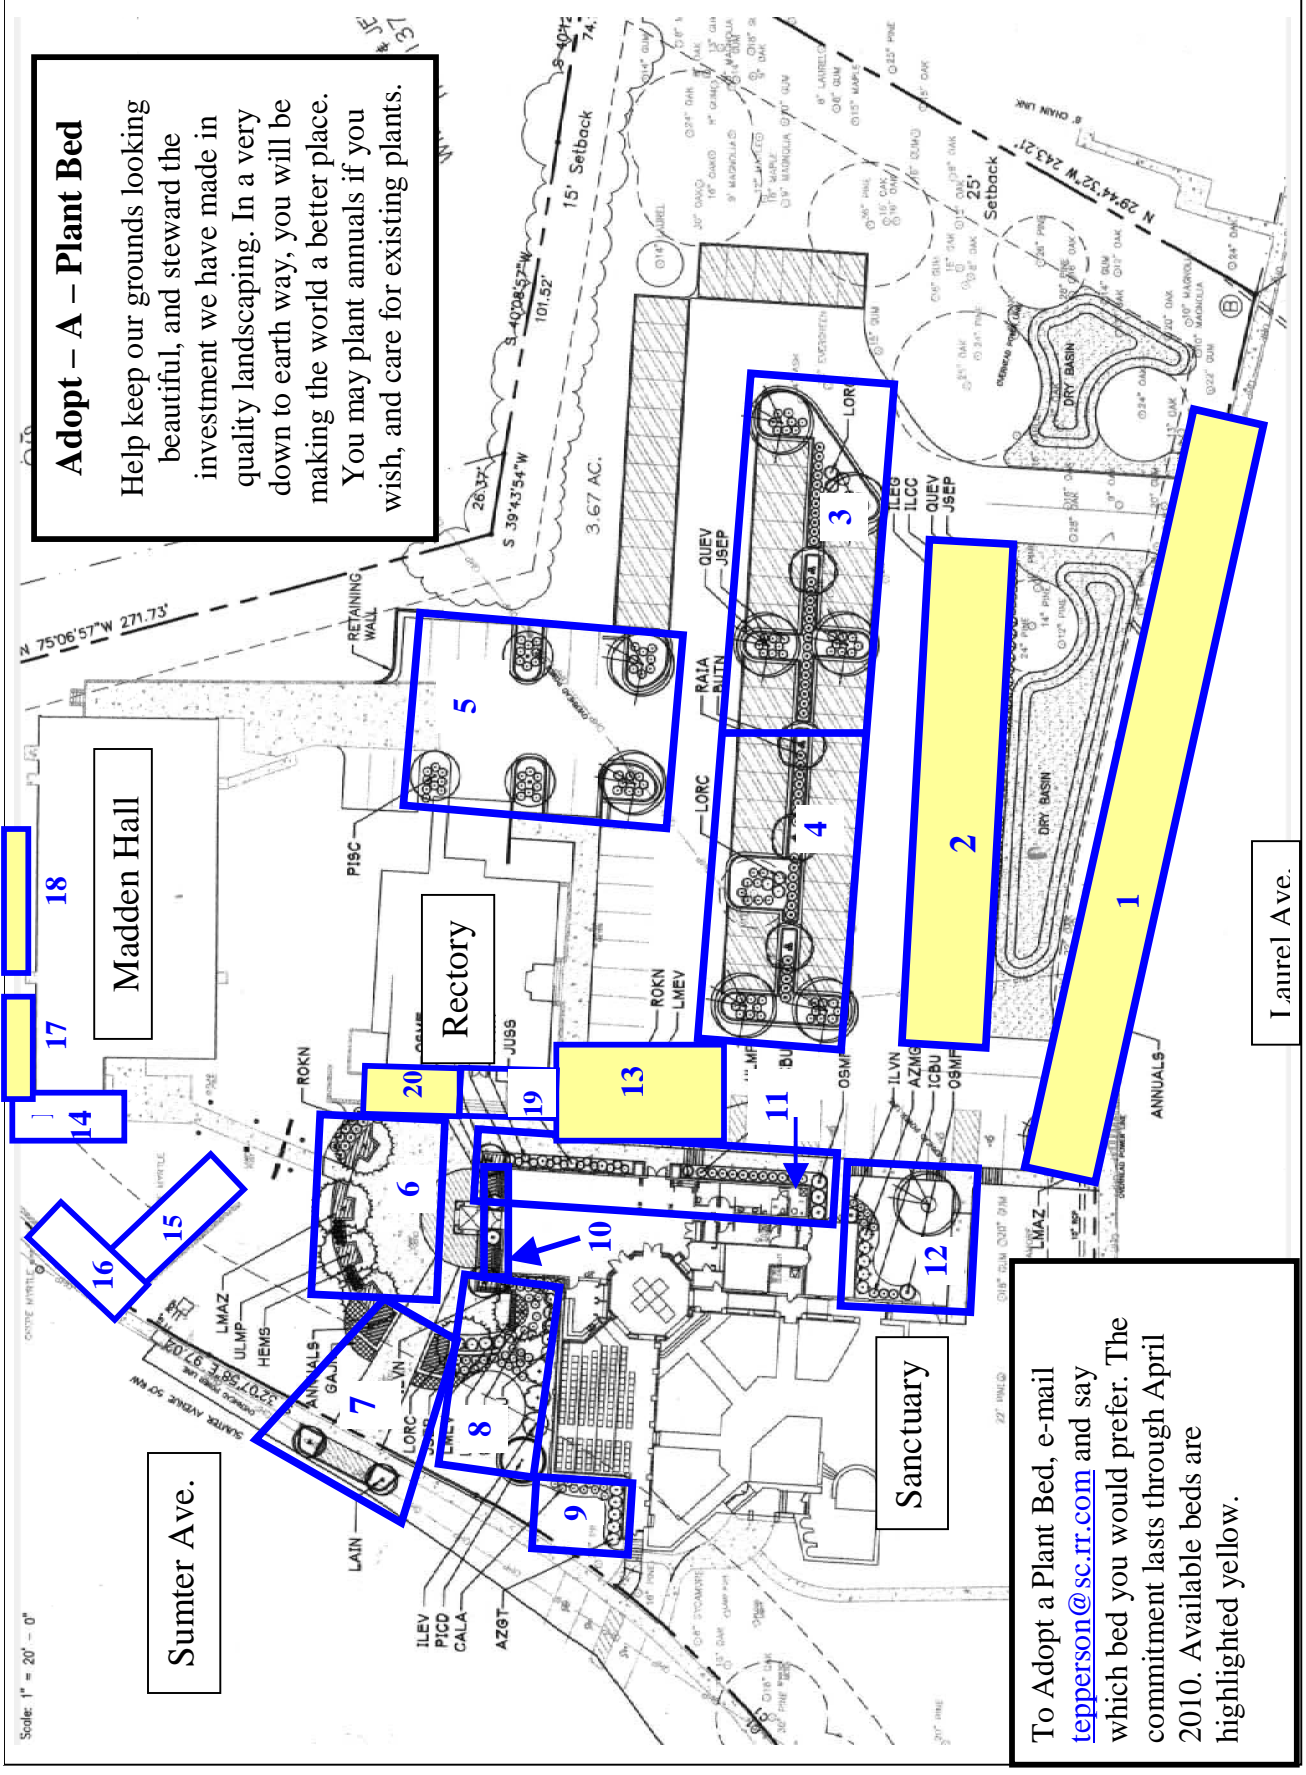

Stewards of the Earth

The Gardening Ministry at St. John the Beloved

To Adopt a Plant Bed, e-mail tepperson@sc.rr.com and say which bed you would prefer. The commitment lasts through April 2010. Available beds are highlighted yellow.